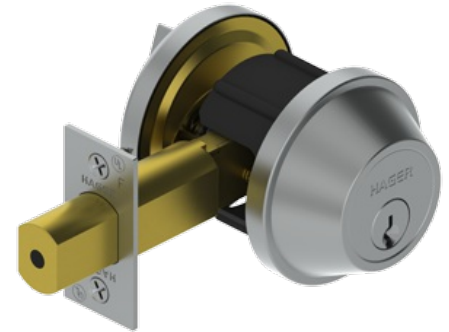

3200 Series

Grade 2 Deadlock

Applications:

- Auxiliary and primary locking
- Non-handed
- Conventional cylinder or Small Format Interchangeable Core housing available

PRODUCT SPECIFICATIONS

CERTIFICATIONS:

EXPOSED TRIM:

- Wrought brass, stainless steel or bronze

MECHANISM:

- Steel, zinc dichromate plating

KEYS:

- Two operating keys supplied per lock

CYLINDERS:

- Brass 6-pin - Keyed Different - Schlage C Keyway - standard
- Cylinder drilled 6 pin, Keyed 5 pin - standard
- Other keying options, including keyed 6 pin, available from factory
- Zero bit cylinders will be 6 pin keyed - standard
- SFIC uncombined or combined, brass 6 pin or 7 pin cores sold separately

LATCHBOLT:

- 1" (25 mm) Throw - Brass with concealed hardened steel roller to prevent sawing or cutting
- 2-1/4" x 1-1/8" (57 mm x 29 mm) square corner faceplate

STRIKES:

- 3930 Square Corner, 1-1/8" x 2-3/4" (29 mm x 70 mm) with dustbox - Standard
- 3929 ASA Deadbolt Strike - Optional

STANDARD DOOR PREP:

- Cylinder hole: 2-1/8" (54 mm) diameter (cross bore)
- Latch hole: 1" (25 mm) diameter (edge bore)

FINISHES:

- US3, US4, US10, US10B, US26D, US32D

FUNCTIONS:

- **14** - Double Cylinder
- **15** - Cylinder x Thumbturn
- **16** - Thumbturn x Occupancy Indicator
- **20** - Thumbturn only w/ blank plate
- **21** - Thumbturn Only (Replaced 3219),
- **22** - Retrofit Kit for use w/ 3221 or 3219